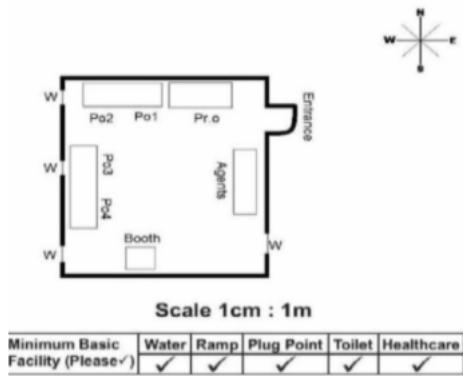

Nazri Naksha

Google Map View

Polling Station Building Front View

Polling Station Front View

Cad View

Key MAP View