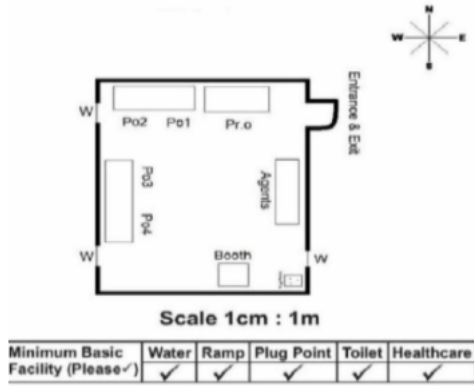

Nazri Naksha

Google Map View

Polling Station Building Front View

Polling Station Front View

Cad View

Key MAP View