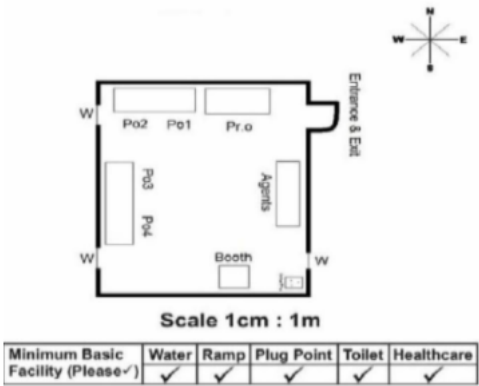

Nazri Naksha

Google Map View

Polling Station Building Front View

Polling Station Front View

Cad View

Key MAP View