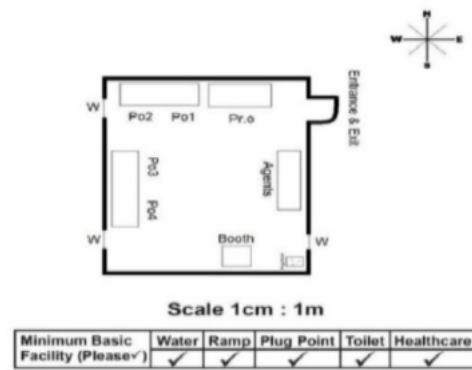

Nazri Naksha

Google Map View

Polling Station Building Front View

Polling Station Front View

Cad View

Key MAP View