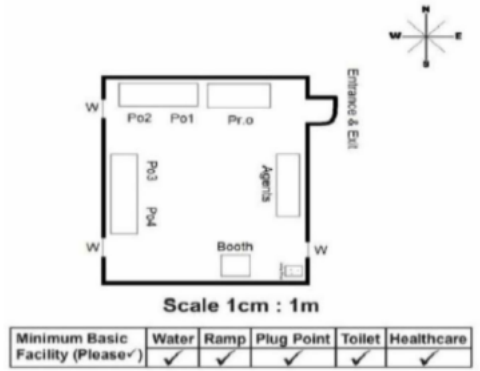

Nazri Naksha

Google Map View

Polling Station Building Front View

Polling Station Front View

Cad View

Key MAP View