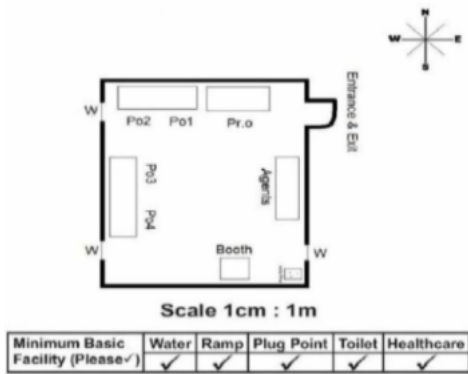

Nazri Naksha

Google Map View

Polling Station Building Front View

Polling Station Front View

Cad View

Key MAP View