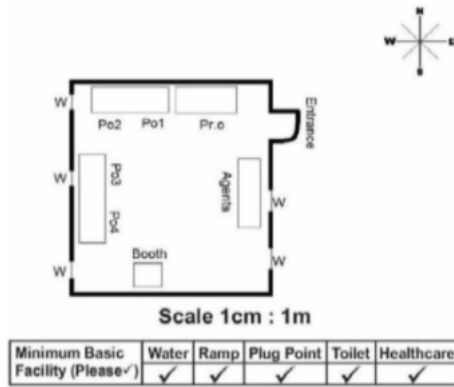

Nazri Naksha

Google Map View

Polling Station Building Front View

Polling Station Front View

Cad View

Key MAP View