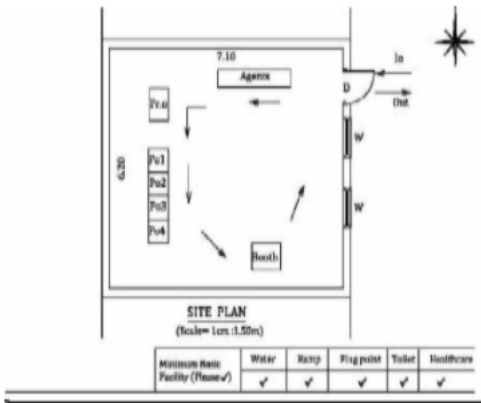

Nazri Naksha

Google Map View

Polling Station Building Front View

Polling Station Front View

Cad View

Key MAP View