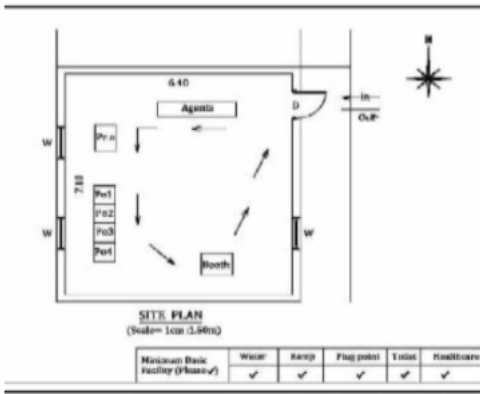

Nazri Naksha

Google Map View

Polling Station Building Front View

Polling Station Front View

Cad View

Key MAP View