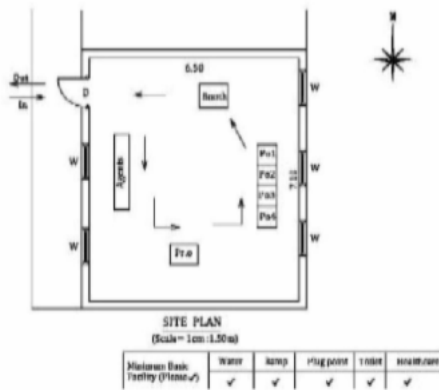

Nazri Naksha

Google Map View

Polling Station Building Front View

Polling Station Front View

Cad View

Key MAP View