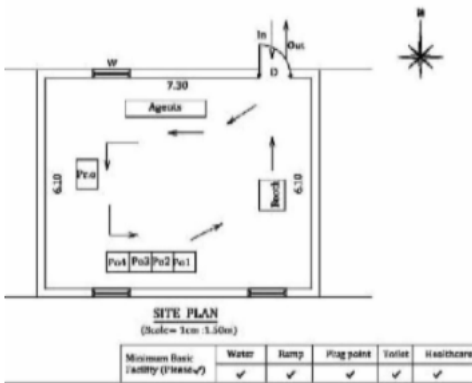

Nazri Naksha

Google Map View

Polling Station Building Front View

Polling Station Front View

Cad View

Key MAP View