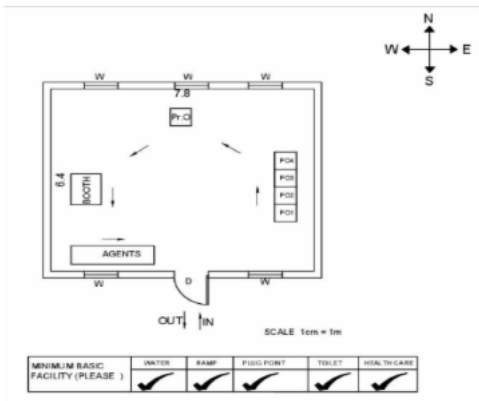

Nazri Naksha

Google Map View

Polling Station Building Front View

Polling Station Front View

Cad View

Key MAP View