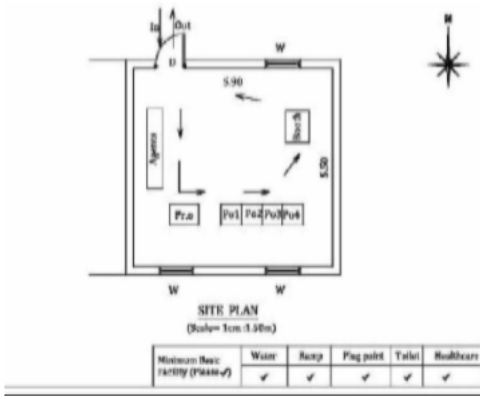

Nazri Naksha

Google Map View

Polling Station Building Front View

Polling Station Front View

Cad View

Key MAP View