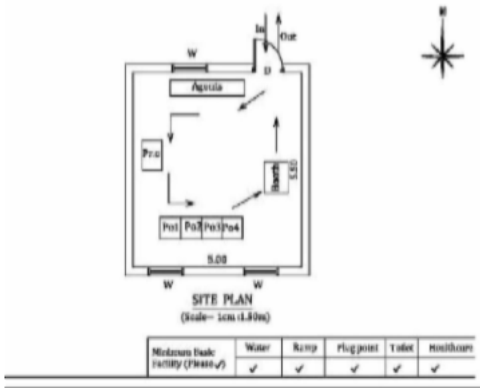

Nazri Naksha

Google Map View

Polling Station Building Front View

Polling Station Front View

Cad View

Key MAP View