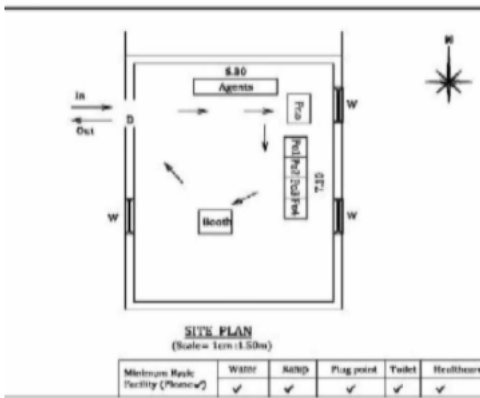

Nazri Naksha

Google Map View

Polling Station Building Front View

Polling Station Front View

Cad View

Key MAP View