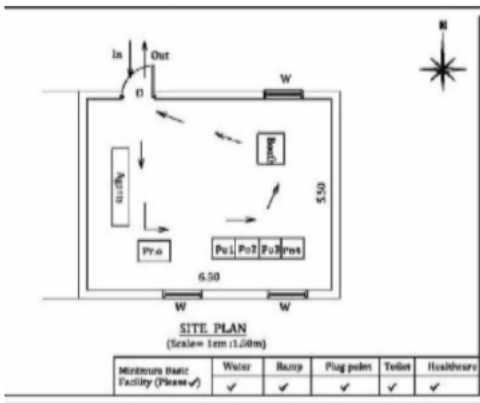

Nazri Naksha

Google Map View

Polling Station Building Front View

Polling Station Front View

Cad View

Key MAP View