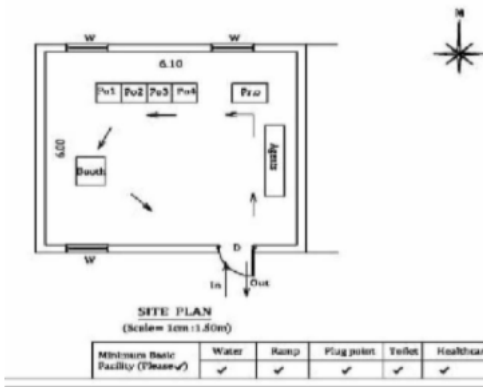

Nazri Naksha

Google Map View

Polling Station Building Front View

Polling Station Front View

Cad View

Key MAP View