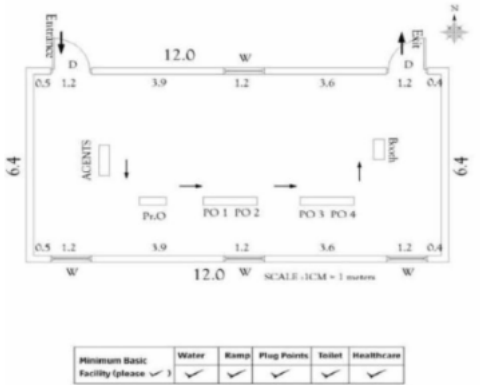

Nazri Naksha

Google Map View

Polling Station Building Front View

Polling Station Front View

Cad View

Key MAP View