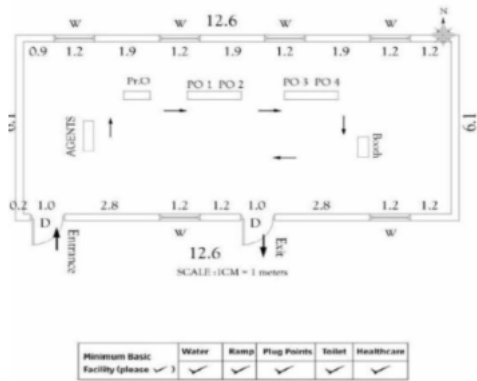

Nazri Naksha

Google Map View

Polling Station Building Front View

Polling Station Front View

Cad View

Key MAP View