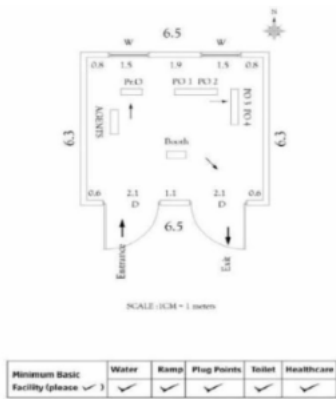

Nazri Naksha

Google Map View

Polling Station Building Front View

Polling Station Front View

Cad View

Key MAP View