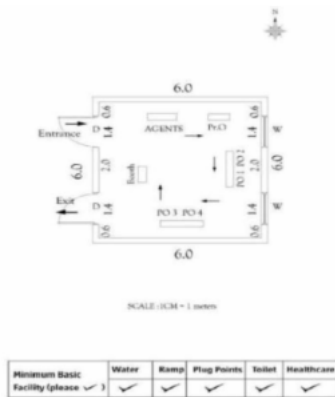

Nazri Naksha

Google Map View

Polling Station Building Front View

Polling Station Front View

Cad View

Key MAP View