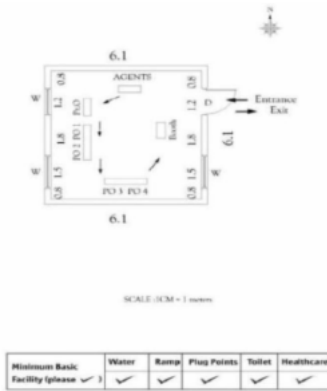

Nazri Naksha

Google Map View

Polling Station Building Front View

Polling Station Front View

Cad View

Key MAP View