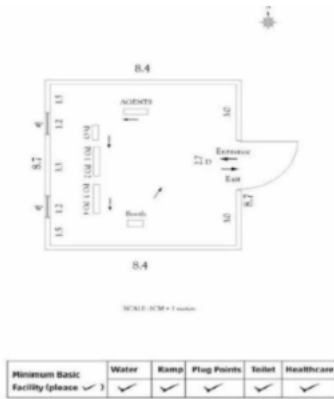

Nazri Naksha

Google Map View

Polling Station Building Front View

Polling Station Front View

Cad View

Key MAP View