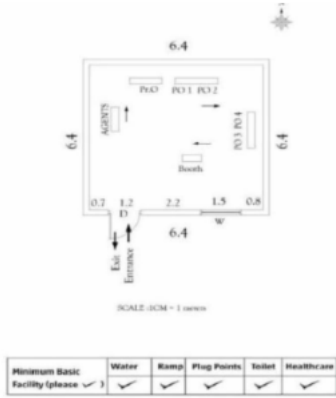

Nazri Naksha

Google Map View

Polling Station Building Front View

Polling Station Front View

Cad View

Key MAP View