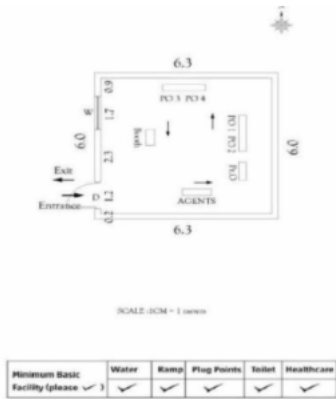

Nazri Naksha

Google Map View

Polling Station Building Front View

Polling Station Front View

Cad View

Key MAP View