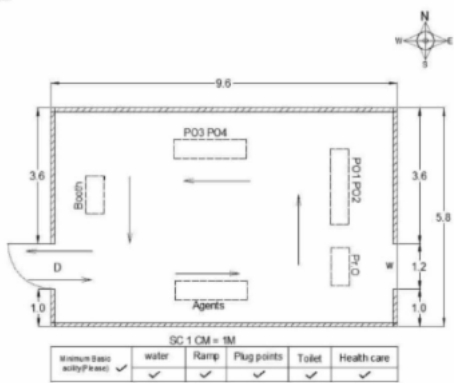

Nazri Naksha

Google Map View

Polling Station Building Front View

Polling Station Front View

Cad View

Key MAP View