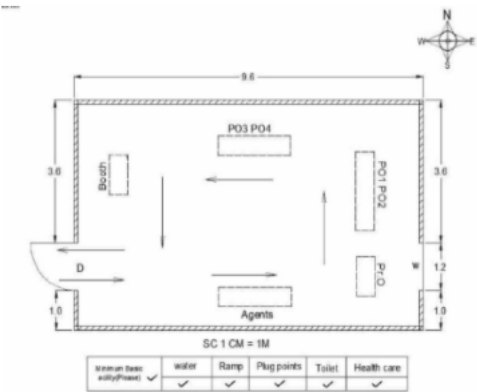

Nazri Naksha

Google Map View

Polling Station Building Front View

Polling Station Front View

Cad View

Key MAP View