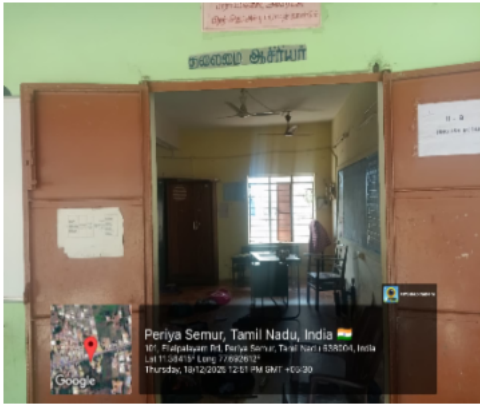

Polling Station Building Front View

Polling Station Front View