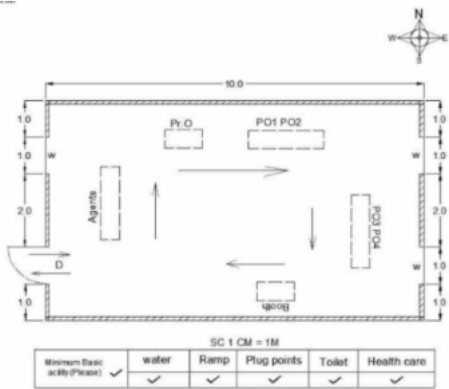

Nazri Naksha

Google Map View

Polling Station Building Front View

Polling Station Front View

Cad View

Key MAP View