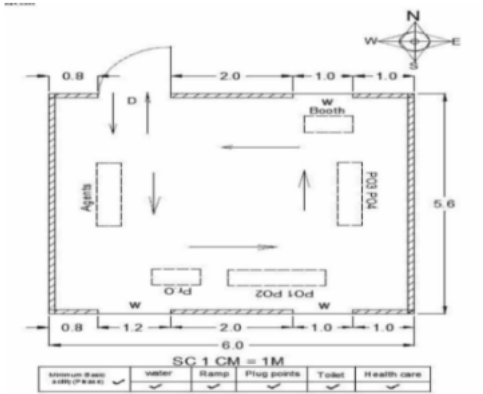

Polling Station Front View

Cad View