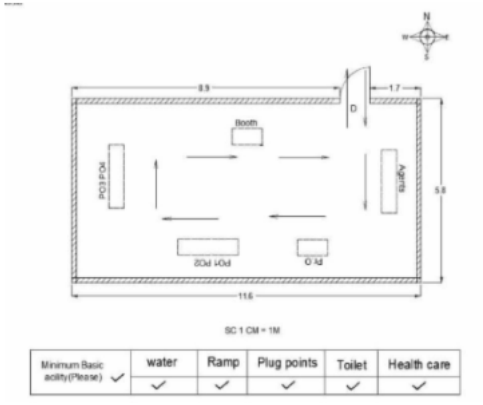

Nazri Naksha

Google Map View

Polling Station Building Front View

Polling Station Front View

Cad View

Key MAP View