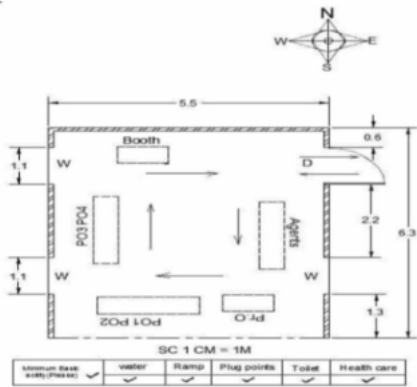

Nazri Naksha

Google Map View

Polling Station Building Front View

Polling Station Front View

Cad View

Key MAP View