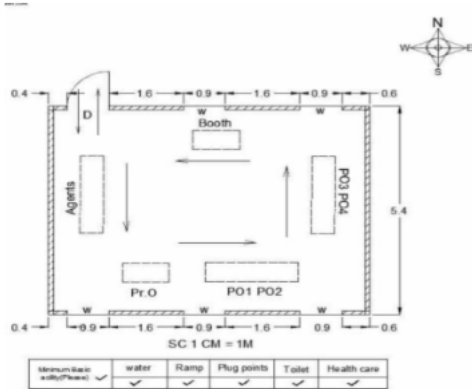

Nazri Naksha

Google Map View

Polling Station Building Front View

Polling Station Front View

Cad View

Key MAP View