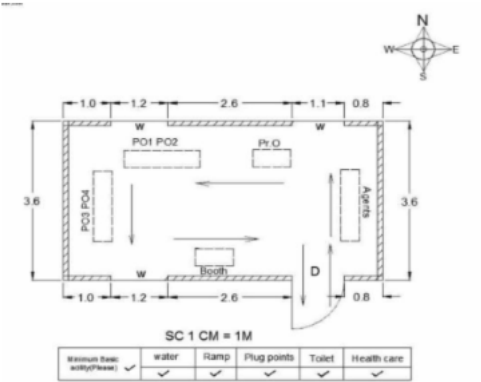

Nazri Naksha

Google Map View

Polling Station Building Front View

Polling Station Front View

Cad View

Key MAP View