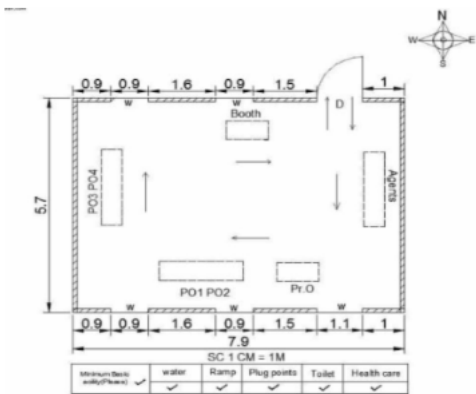

Nazri Naksha

Google Map View

Polling Station Building Front View

Polling Station Front View

Cad View

Key MAP View