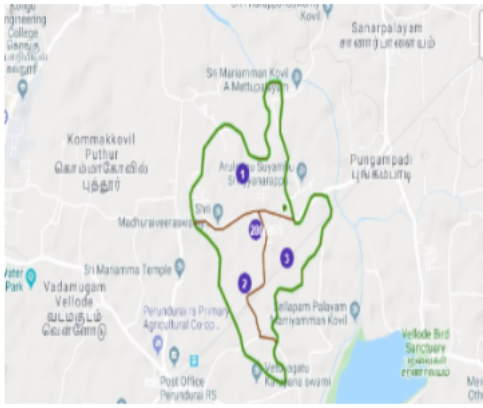

Nazri Naksha

Google Map View