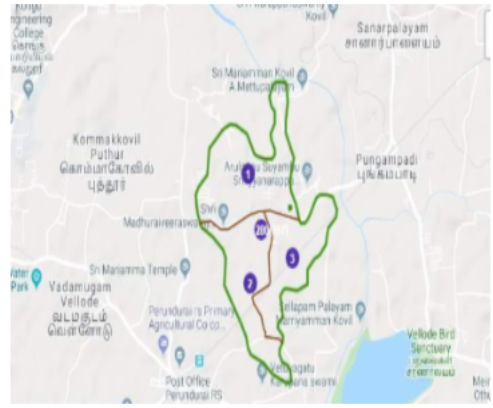

Nazri Naksha

Google Map View