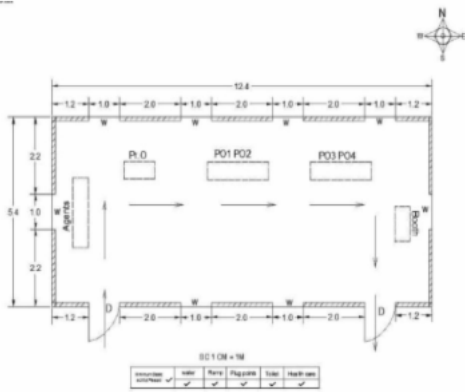

Nazri Naksha

Google Map View

Polling Station Building Front View

Polling Station Front View

Cad View

Key MAP View