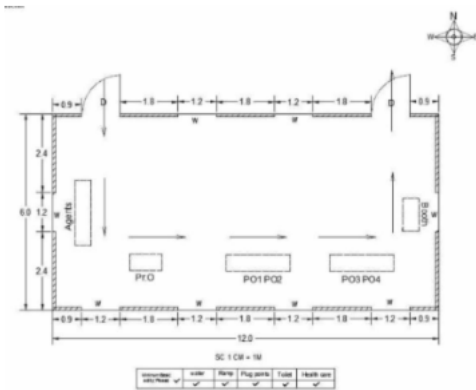

Nazri Naksha

Google Map View

Polling Station Building Front View

Polling Station Front View

Cad View

Key MAP View