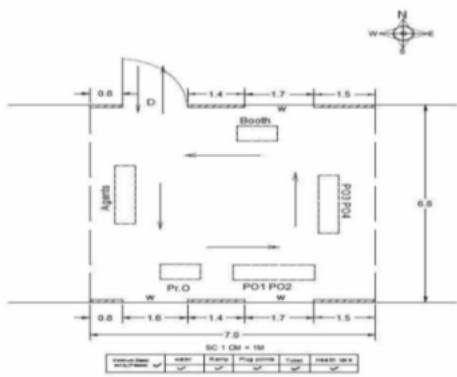

Nazri Naksha

Google Map View

Polling Station Building Front View

Polling Station Front View

Cad View

Key MAP View