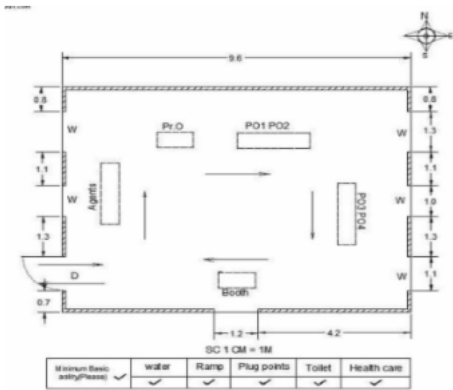

Nazri Naksha

Google Map View

Polling Station Building Front View

Polling Station Front View

Cad View

Key MAP View