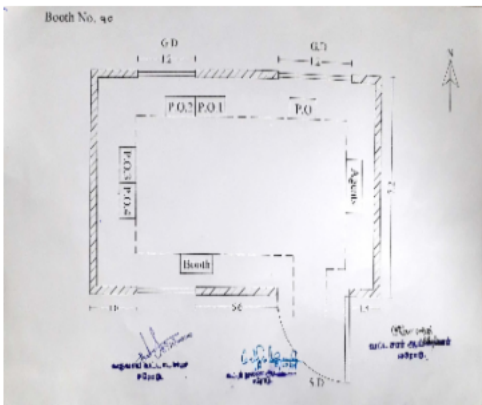

Nazri Naksha

Google Map View

Polling Station Building Front View

Polling Station Front View

Cad View

Key MAP View