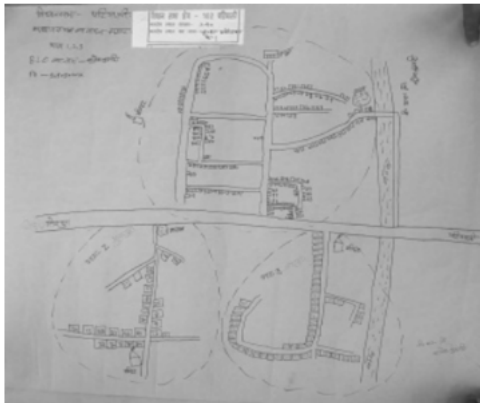

Nazri Naksha

Google Map View

Polling Station Building Front View

Polling Station Front View

Cad View

Key MAP View