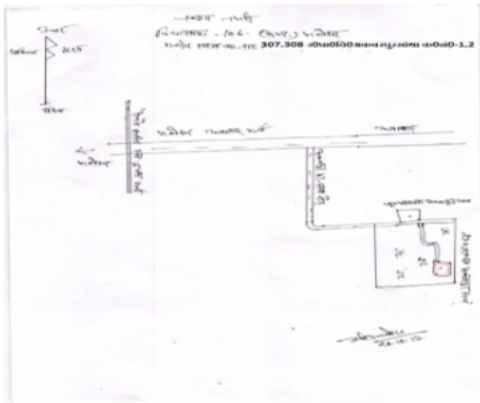

Nazri Naksha

Google Map View

Polling Station Building Front View

Polling Station Front View

Cad View

Key MAP View