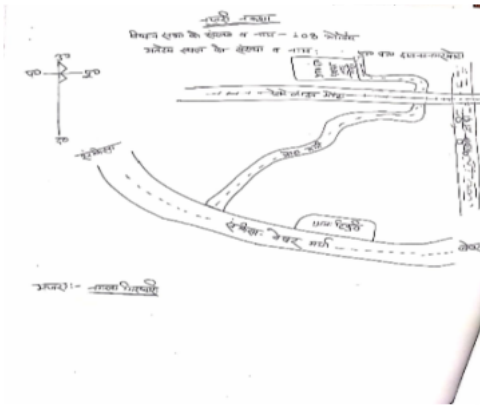

Nazri Naksha

Google Map View