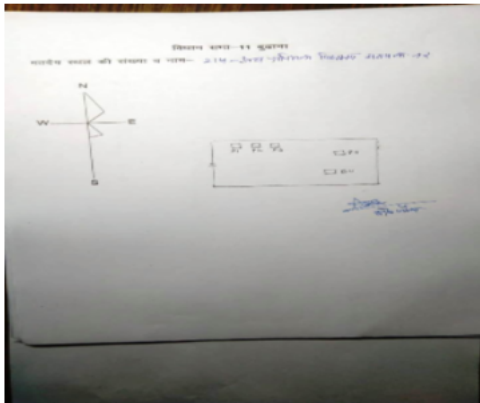

Nazri Naksha

Google Map View

Polling Station Building Front View

Polling Station Front View

Cad View

Key MAP View