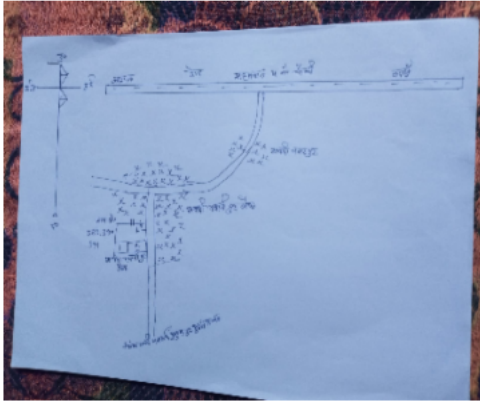

Nazri Naksha

Google Map View

Polling Station Building Front View

Polling Station Front View

Cad View

Key MAP View