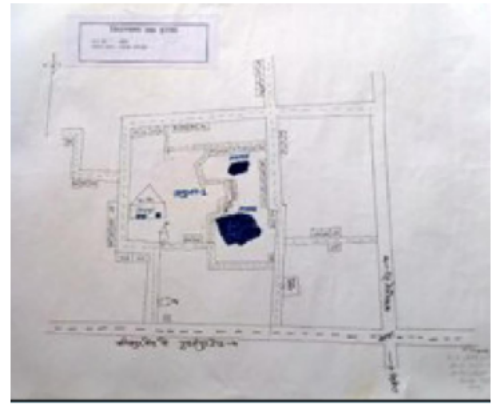

Polling Station Front View