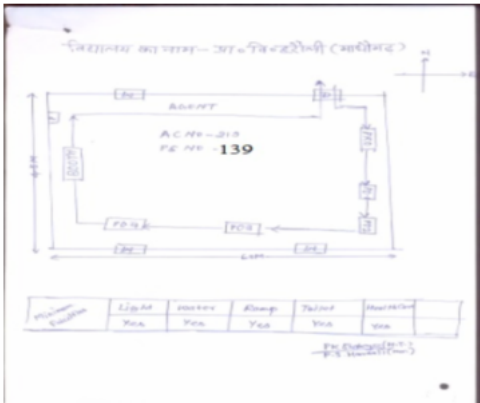

Nazri Naksha

Google Map View

Polling Station Building Front View

Polling Station Front View

Cad View

Key MAP View