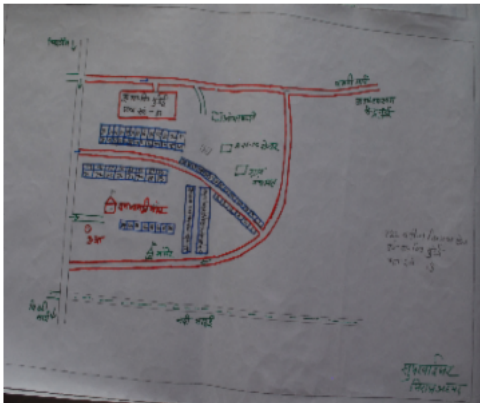

Nazri Naksha

Google Map View

Polling Station Building Front View

Polling Station Front View

Cad View

Key MAP View