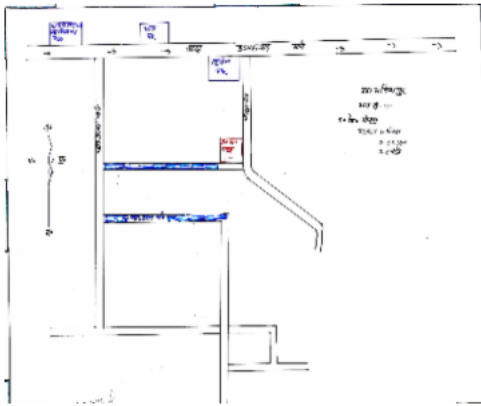

Polling Station Front View

Cad View